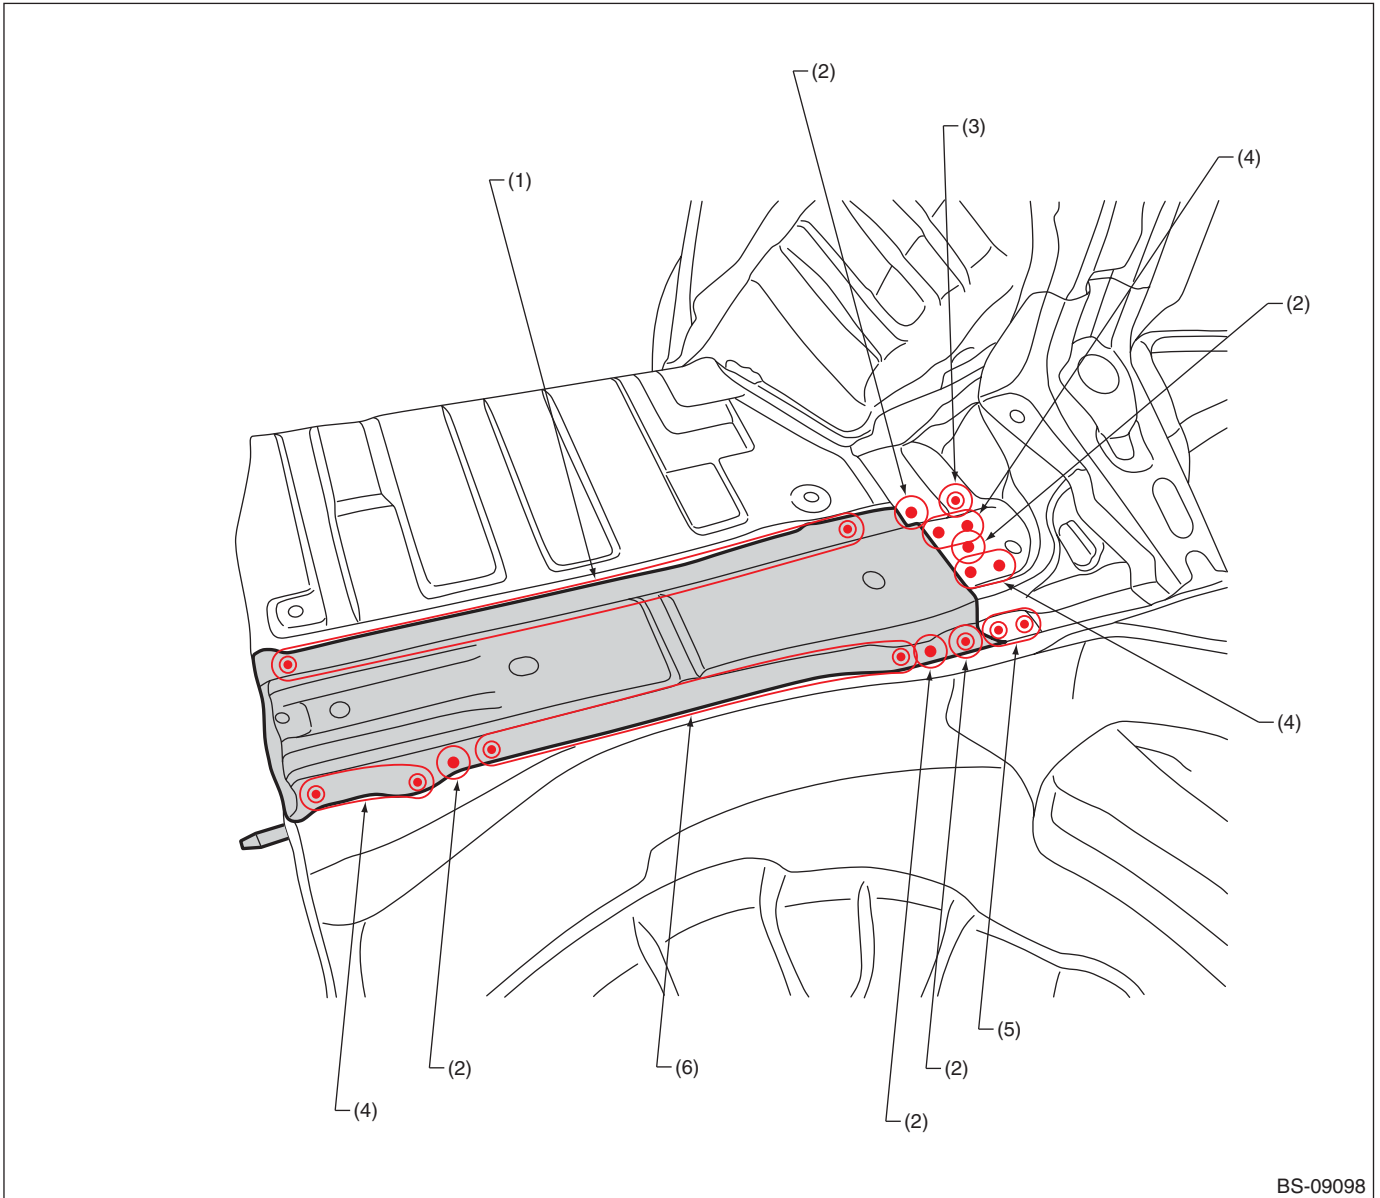

Panel Replacement

7-19. Rear Side Frame Upper Rear (total replacement)

A: REMOVAL

• Overall view (Rear skirt removal condition)

BS-06096

(1) 1 point (outside · 1)
(2) 2 points (outside · 1)

(3) 2 points (bottom · 1)

(4) 1 point (outside · 1) (only LH)

Panel Replacement

• Views

BS-06097

(1) 2 points (outside · 1, belt sander) (2) 1 point (inside · 1)

Panel Replacement

BS-09098

(1) 9 points (top · 1)
(2) 1 point (top · 1)

(3) 1 point (top · 2)
(4) 2 points (top · 1)

(5) 2 points (top · 2)
(6) 7 points (top · 1)