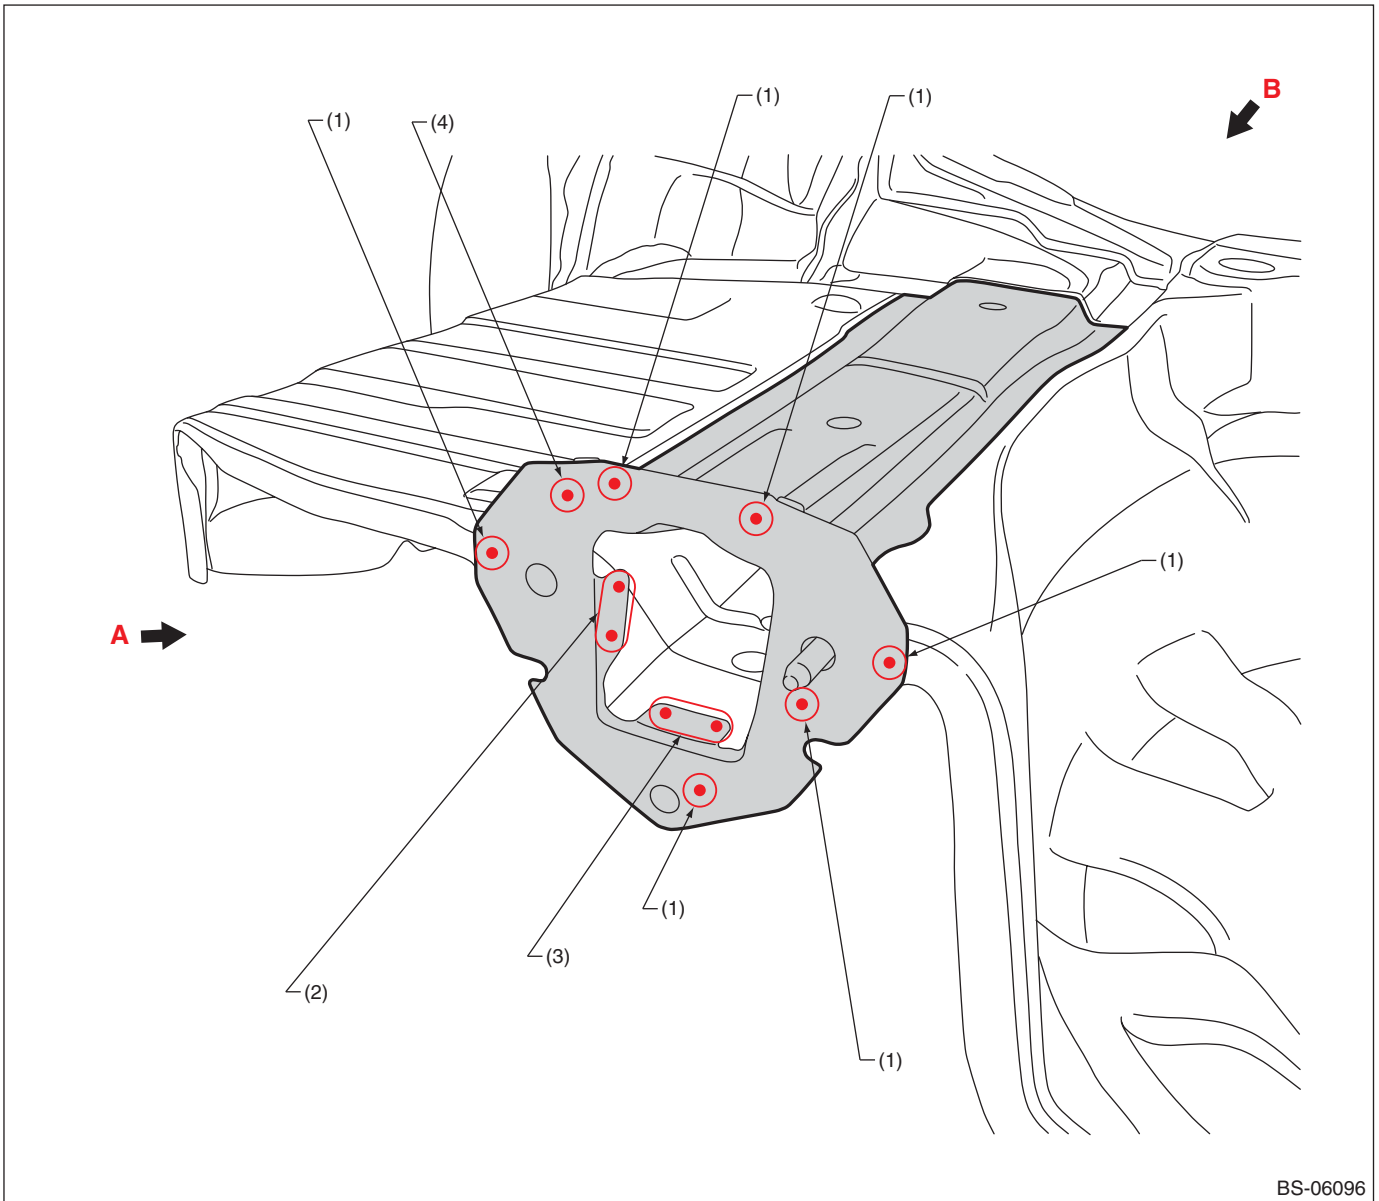

Panel Replacement

7-19. Rear Side Frame Upper Rear (total replacement)

A: REMOVAL

• Overall view (Rear skirt removal condition)

BS-06096

(1) 1 point (outside · 1)
(2) 2 points (outside · 1)

(3) 2 points (bottom · 1)

(4) 1 point (outside · 1) (only LH)

Panel Replacement

• Views

BS-06097

(1) 2 points (outside · 1, belt sander) (2) 1 point (inside · 1)

Panel Replacement

BS-09098

(1) 9 points (top · 1)
(2) 1 point (top · 1)

(3) 1 point (top · 2)
(4) 2 points (top · 1)

(5) 2 points (top · 2)
(6) 7 points (top · 1)