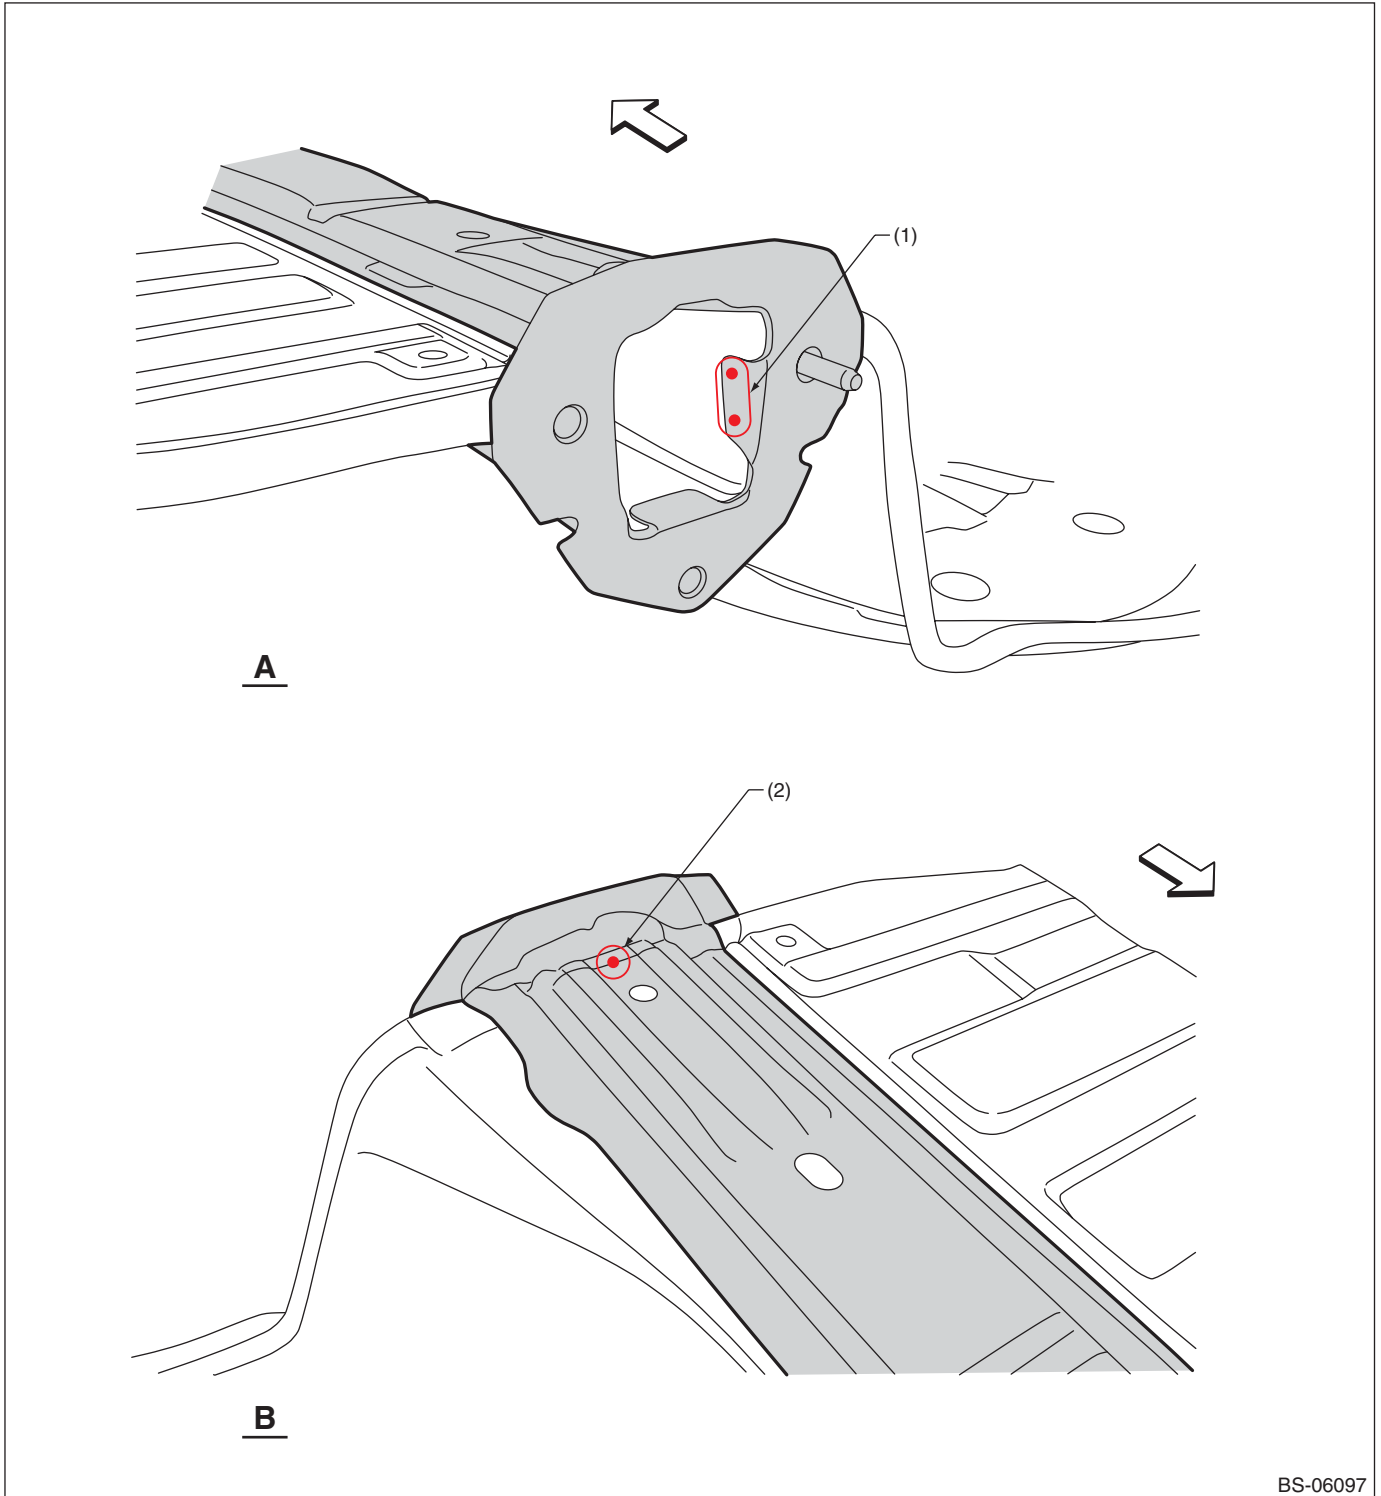

Panel Replacement

7-19. Rear Side Frame Upper Rear (total replacement)

A: REMOVAL

• Overall view (Rear skirt removal condition)

BS-06096

(1) 1 point (outside · 1)
(2) 2 points (outside · 1)

(3) 2 points (bottom · 1)

(4) 1 point (outside · 1) (only LH)

Panel Replacement

• Views

BS-06097

(1) 2 points (outside · 1, belt sander) (2) 1 point (inside · 1)

Panel Replacement

BS-09098

(1) 9 points (top · 1)
(2) 1 point (top · 1)

(3) 1 point (top · 2)
(4) 2 points (top · 1)

(5) 2 points (top · 2)
(6) 7 points (top · 1)